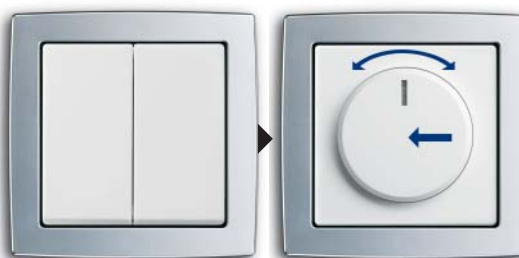

Reflex SI Rocker with labelling area and bell symbol

alpine white

In addition, this rocker is available with every Busch-Jaeger switch range so that light switches, socket outlets and floor bells are combinable. In addition, as the rocker is compatible with all switch ranges, it reduces the amount of replacement devices. This means less expenditure and lower costs when carrying out building maintenance.

*Awarded with the design seal for disabled living

Ideas with future potential.

davos/studio white

davos/studio white

davos/studio white

davos/studio white

Rocker switch insert

Previously:
Light switch

Now:
Comfort switch

Previously:
2x switches

Now:
1x dimmer, 1x switch

Previously:
2x switches

Now:
2x dimmers

Ideas with future potential.

When replacing an old switch with a new one, only the rocker must be replaced as the insert itself is compatible with all Busch-Jaeger switch ranges.