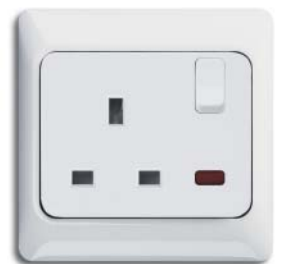

13 A Switchsocket Outlet
with neon