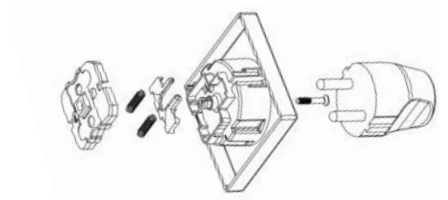

Explosion diagram: SCHUKO® child protection socket outlet

Radio networking module for Busch Smoke Alarm

Lockable socket outlet with labelling area

It's safe to say the right solution.

This compact Busch-Watchdog 180 UP has a frontal range of 12 m and each side has a range of 8 m respectively and it avails in this way of a large sphere of action, particularly when approached from the front.