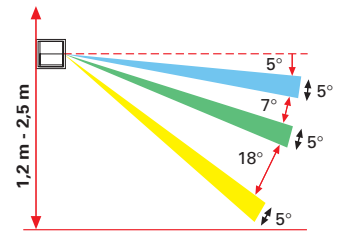

Ranges and detection angles