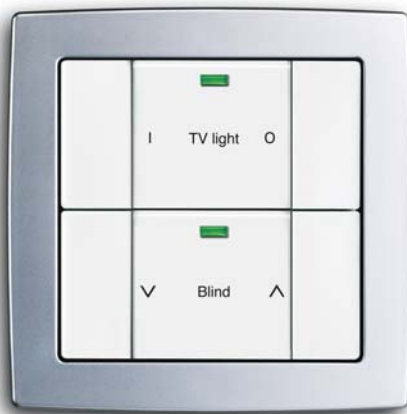

Cover frame with  
label holder, vertical  
and horizontal moun-  
ting, available in ver-  
sions with 1 to 5  
parts

Cover frames

<sup>1</sup> example of solo<sup>®</sup>, colour: davos

<sup>2</sup> for ABB Powernet KNX  
and ABB i-bus<sup>®</sup> KNX.

**Busch-Watchdog 180 UP Sensor Comfort II<sup>1</sup>**  
Switch series solo®. Colour: davos

**KNX Sensor<sup>2</sup> with 2gang Touch Sensor<sup>1</sup>**  
Switch series solo®. Colour: davos