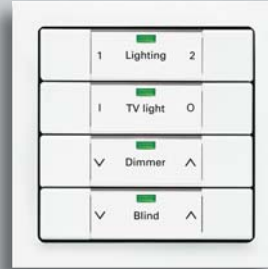

Ideal environment for meetings.

Switch

2-gang switch/push switch

Rotary dimmer

Switch with bell symbol

Busch-Memory 2-gang dimmer

KNX sensor 2-fold control element

KNX sensor 4-fold control element