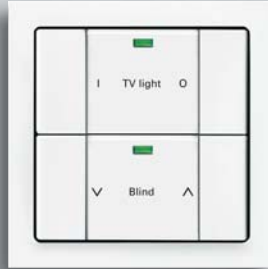

Ideal environment for meetings.

Switch

2-gang switch/push switch

Rotary dimmer

Switch with bell symbol

Busch-Memory 2-gang dimmer

KNX sensor 2-fold control element

KNX sensor 4-fold control element